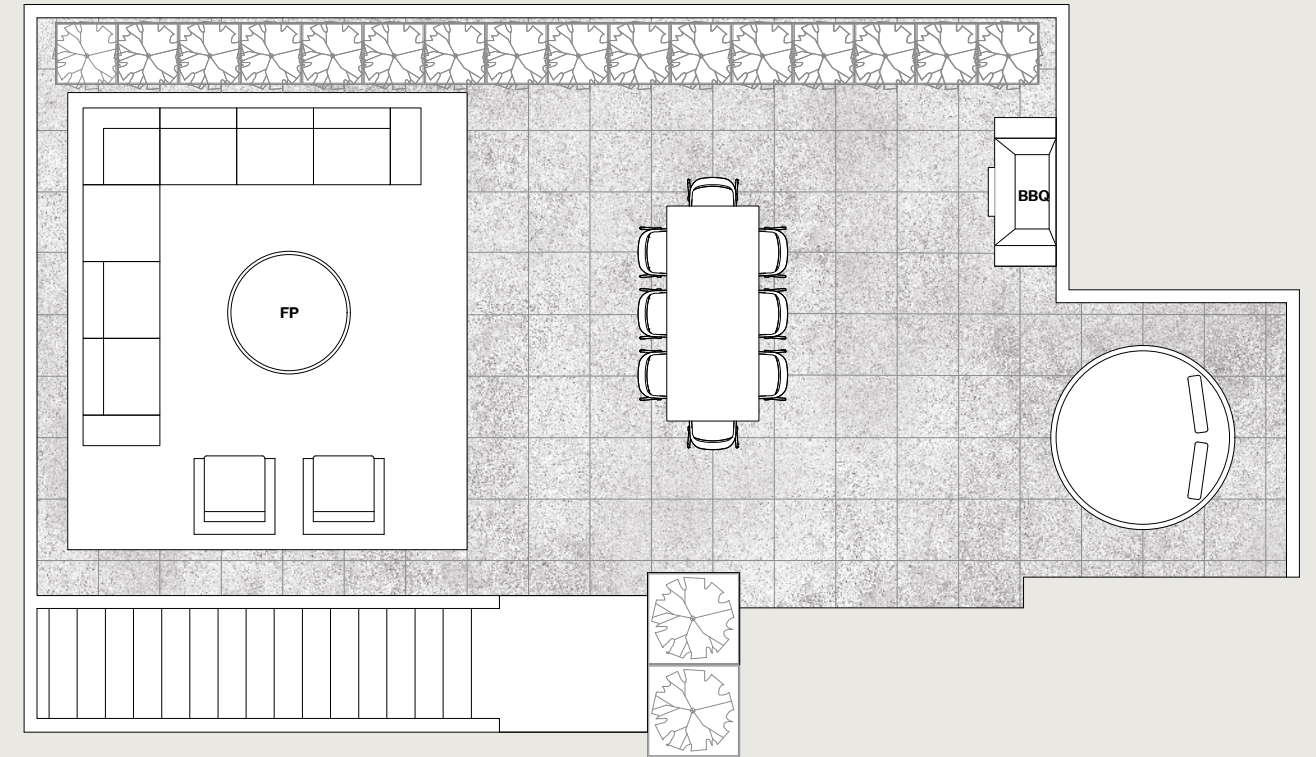

Main Floor

Roof Deck

PH17

2 Bed + Den + Flex / 2 Bath
Total: 1,671 Sq Ft
Interior: 885 Sq Ft
Balcony: 71 Sq Ft
Roof Deck: 715 Sq Ft

Level 5