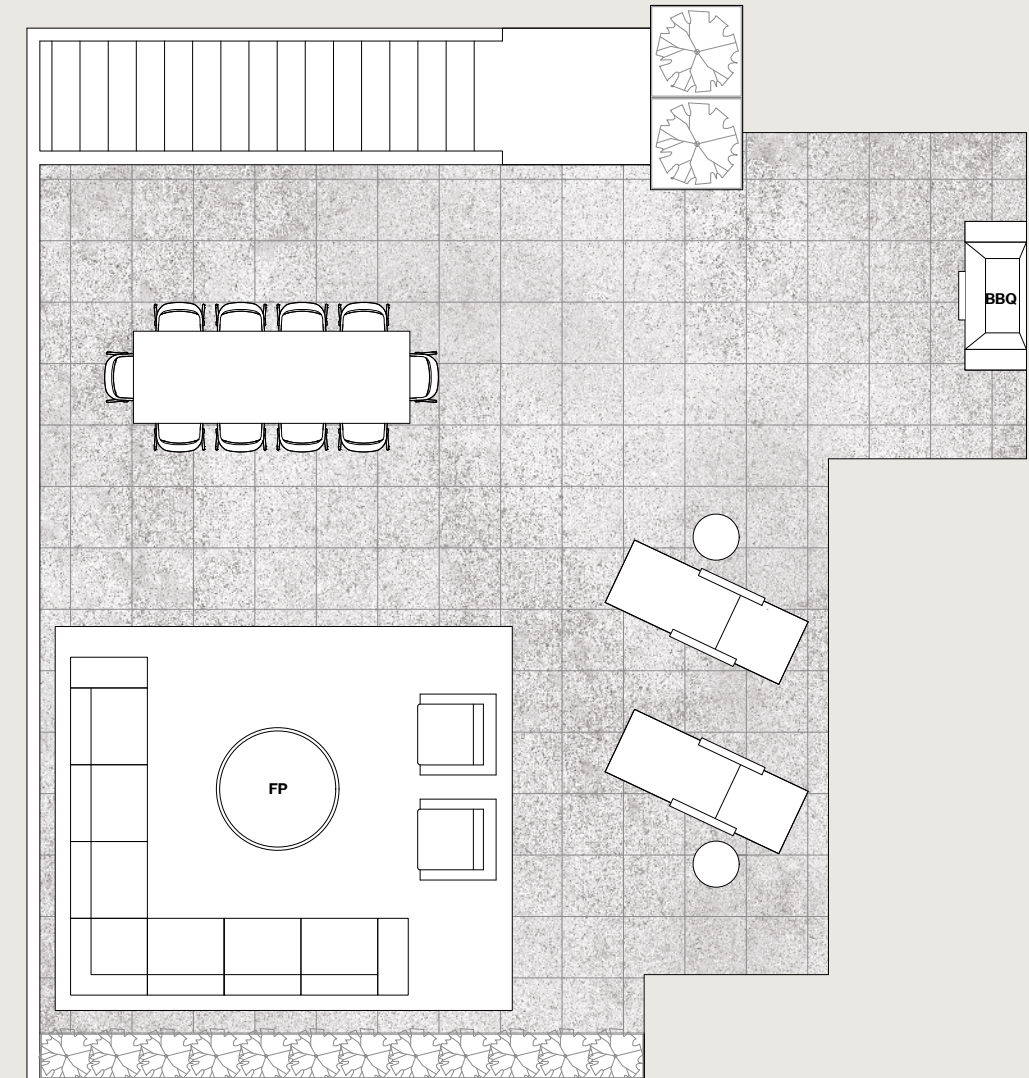

Main Floor

Roof Deck

PH6

3 Bed + Flex / 2 Bath
Total: 1,921 Sq Ft
Interior: 974 Sq Ft
Balcony: 123 Sq Ft
Roof Deck: 824 Sq Ft

Level 5