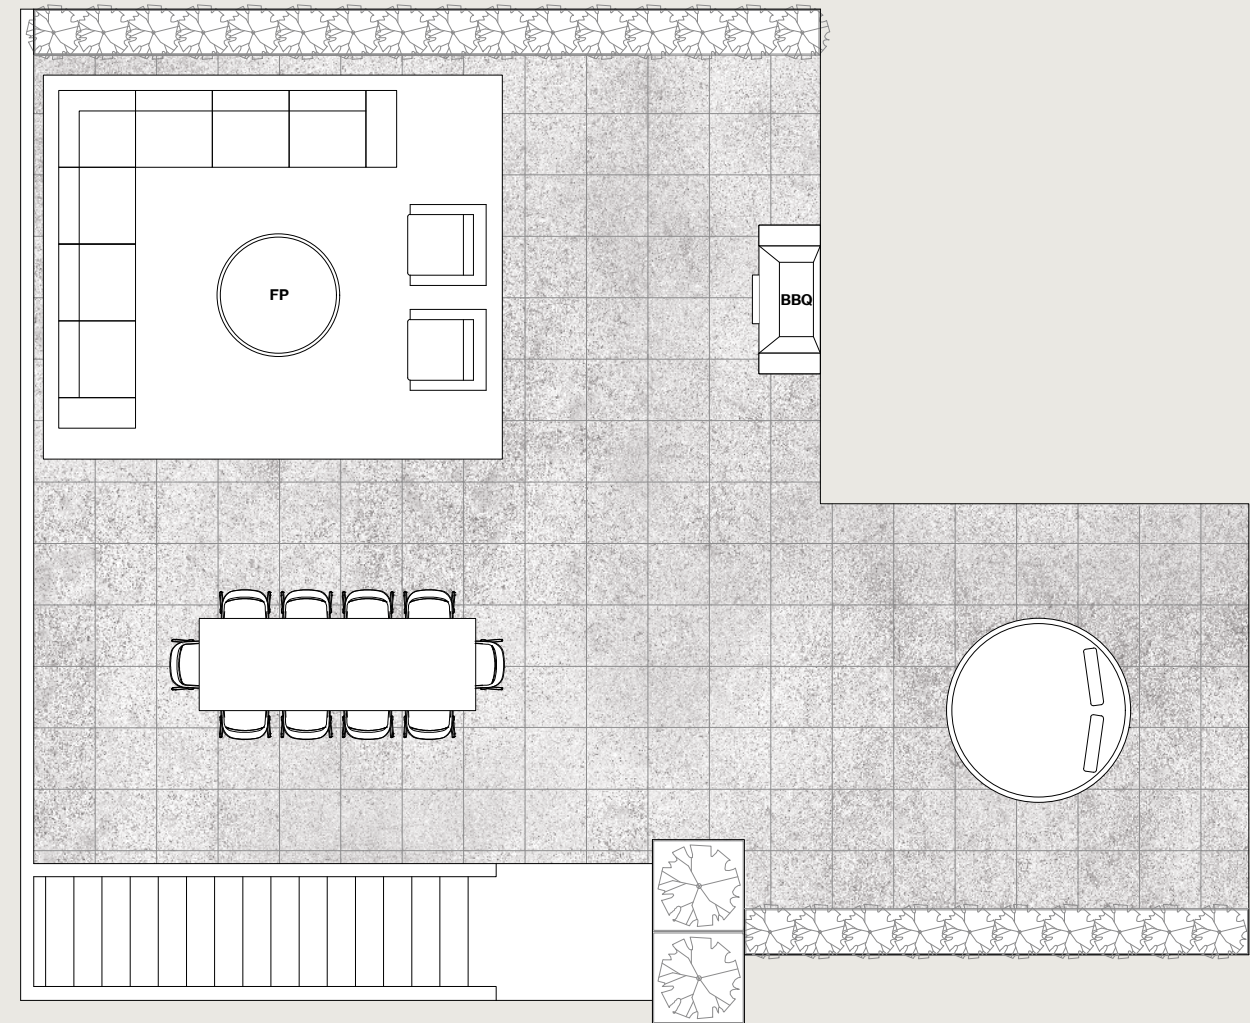

Main Floor

Roof Deck

# PH5

**3 Bed + Flex / 2 Bath**  
**Total: 2,073 Sq Ft**  
**Interior: 1,023 Sq Ft**  
**Balcony: 115 Sq Ft**  
**Roof Deck: 935 Sq Ft**