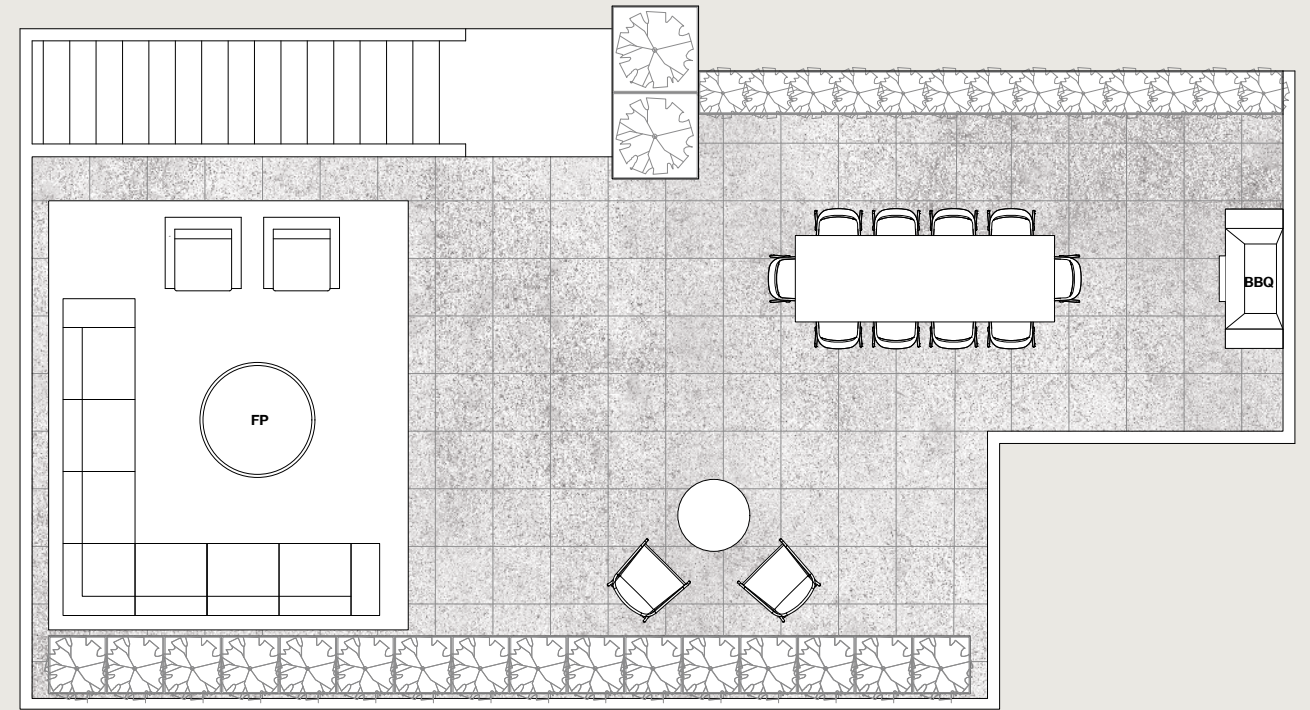

Main Floor

Roof Deck

PH4

3 Bed + Flex / 2 Bath  
Total: 1,838 Sq Ft  
Interior: 978 Sq Ft  
Balcony: 82 Sq Ft  
Roof Deck: 778 Sq Ft

Level 5