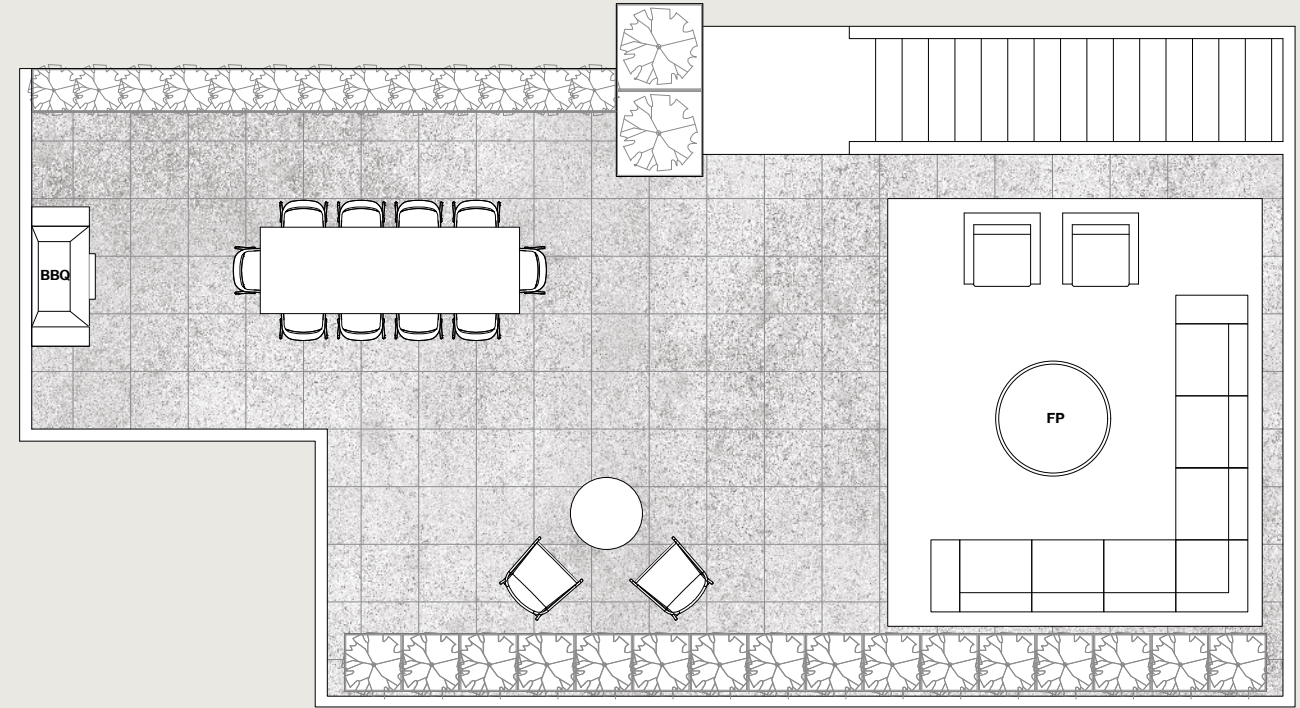

Main Floor

Roof Deck

PH3

3 Bed + Flex / 2 Bath
 Total: 1,794 Sq Ft
 Interior: 944 Sq Ft
 Balcony: 75 Sq Ft
 Roof Deck: 775 Sq Ft