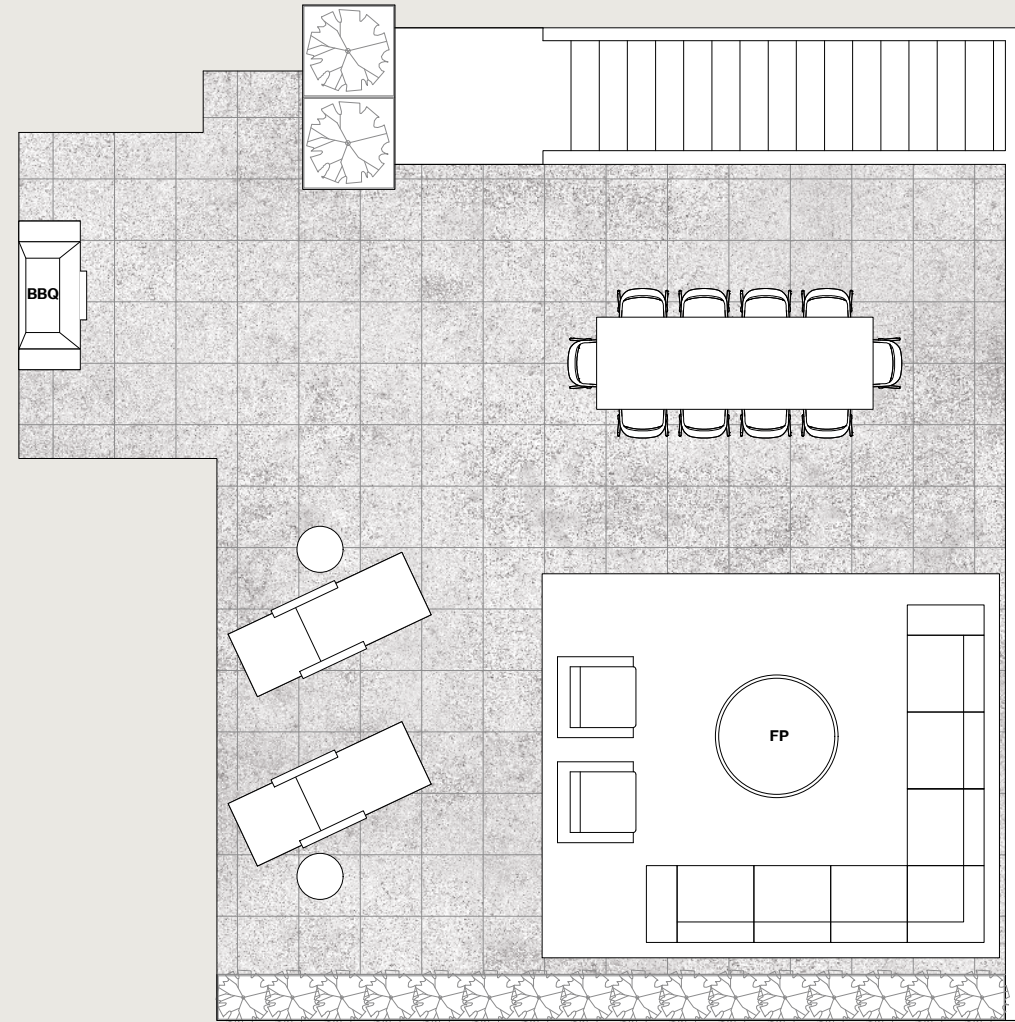

Main Floor

Roof Deck

PH1

3 Bed + Den + Flex / 2 Bath
 Total: 1,952 Sq Ft
 Interior: 996 Sq Ft
 Balcony: 130 Sq Ft
 Roof Deck: 826 Sq Ft

Level 5