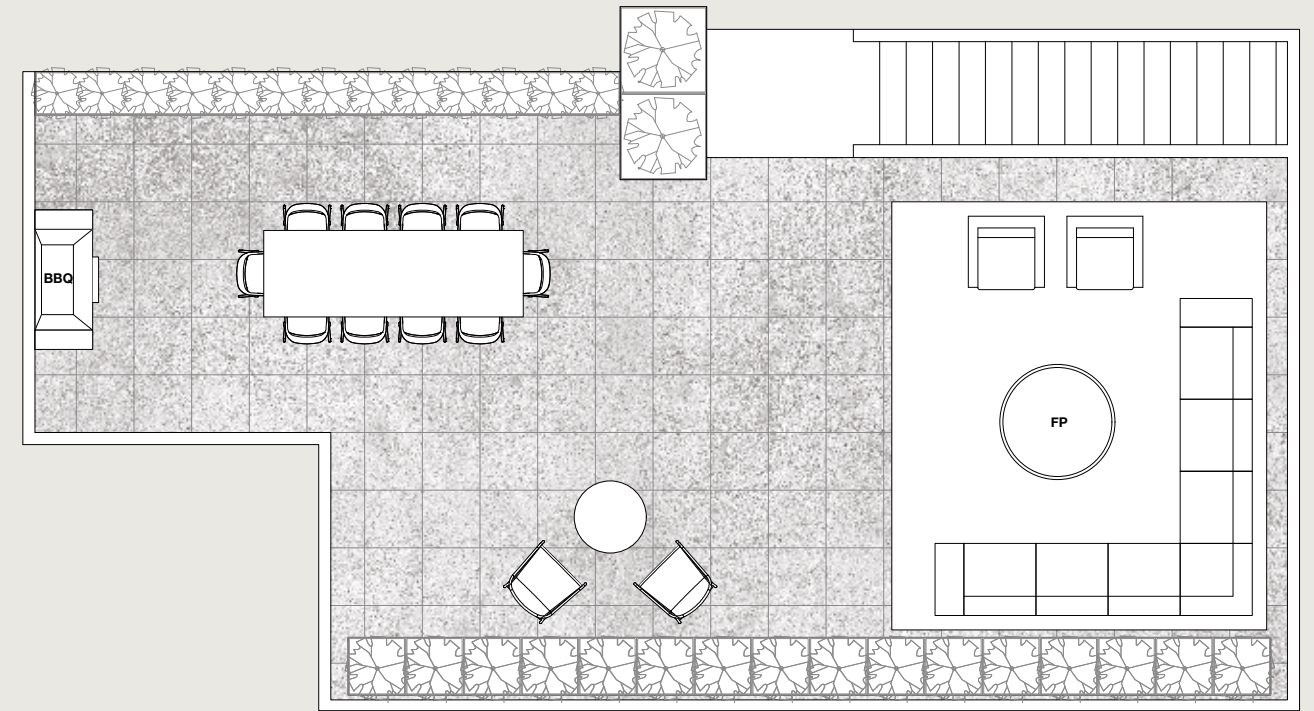

Main Floor

Roof Deck

PH3

3 Bed + Flex / 2 Bath  
Total: 1,794 Sq Ft  
Interior: 944 Sq Ft  
Balcony: 75 Sq Ft  
Roof Deck: 775 Sq Ft